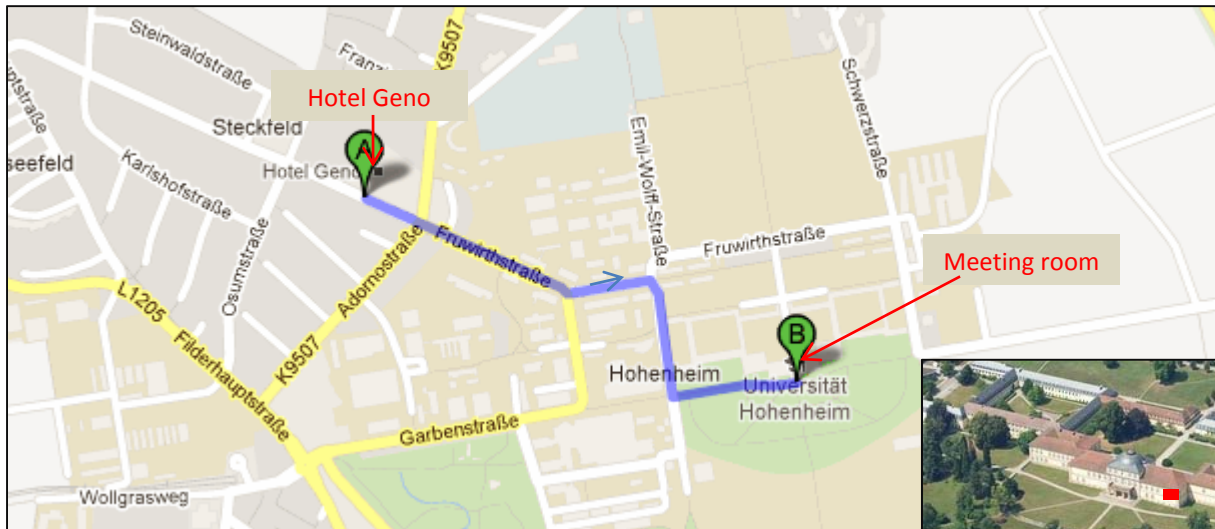

OPTIMISC Meeting venue:

Schloss Hohenheim, Grüner Saal

in the right (east) part of the central building of the Hohenheim Castle, 2nd floor

Directions to the meeting venue from the Hotel Geno:

Follow Fruwirthstrasse, turn right, follow Emil-Wolf-Strasse, turn left heading to the main university building – the Castle of Hohenheim.

Directions to the meeting venue from the bus stop Universität Hohenheim:

Follow Heinrich-Pabst-Str., near the Biological Center turn left, go along the Cafeteria and proceed directly to the Castle main entrance (see Campus map!; bus stop and directions are marked in green; additionally HS23 where my and Iris’ offices are located and Hotel Geno are marked).