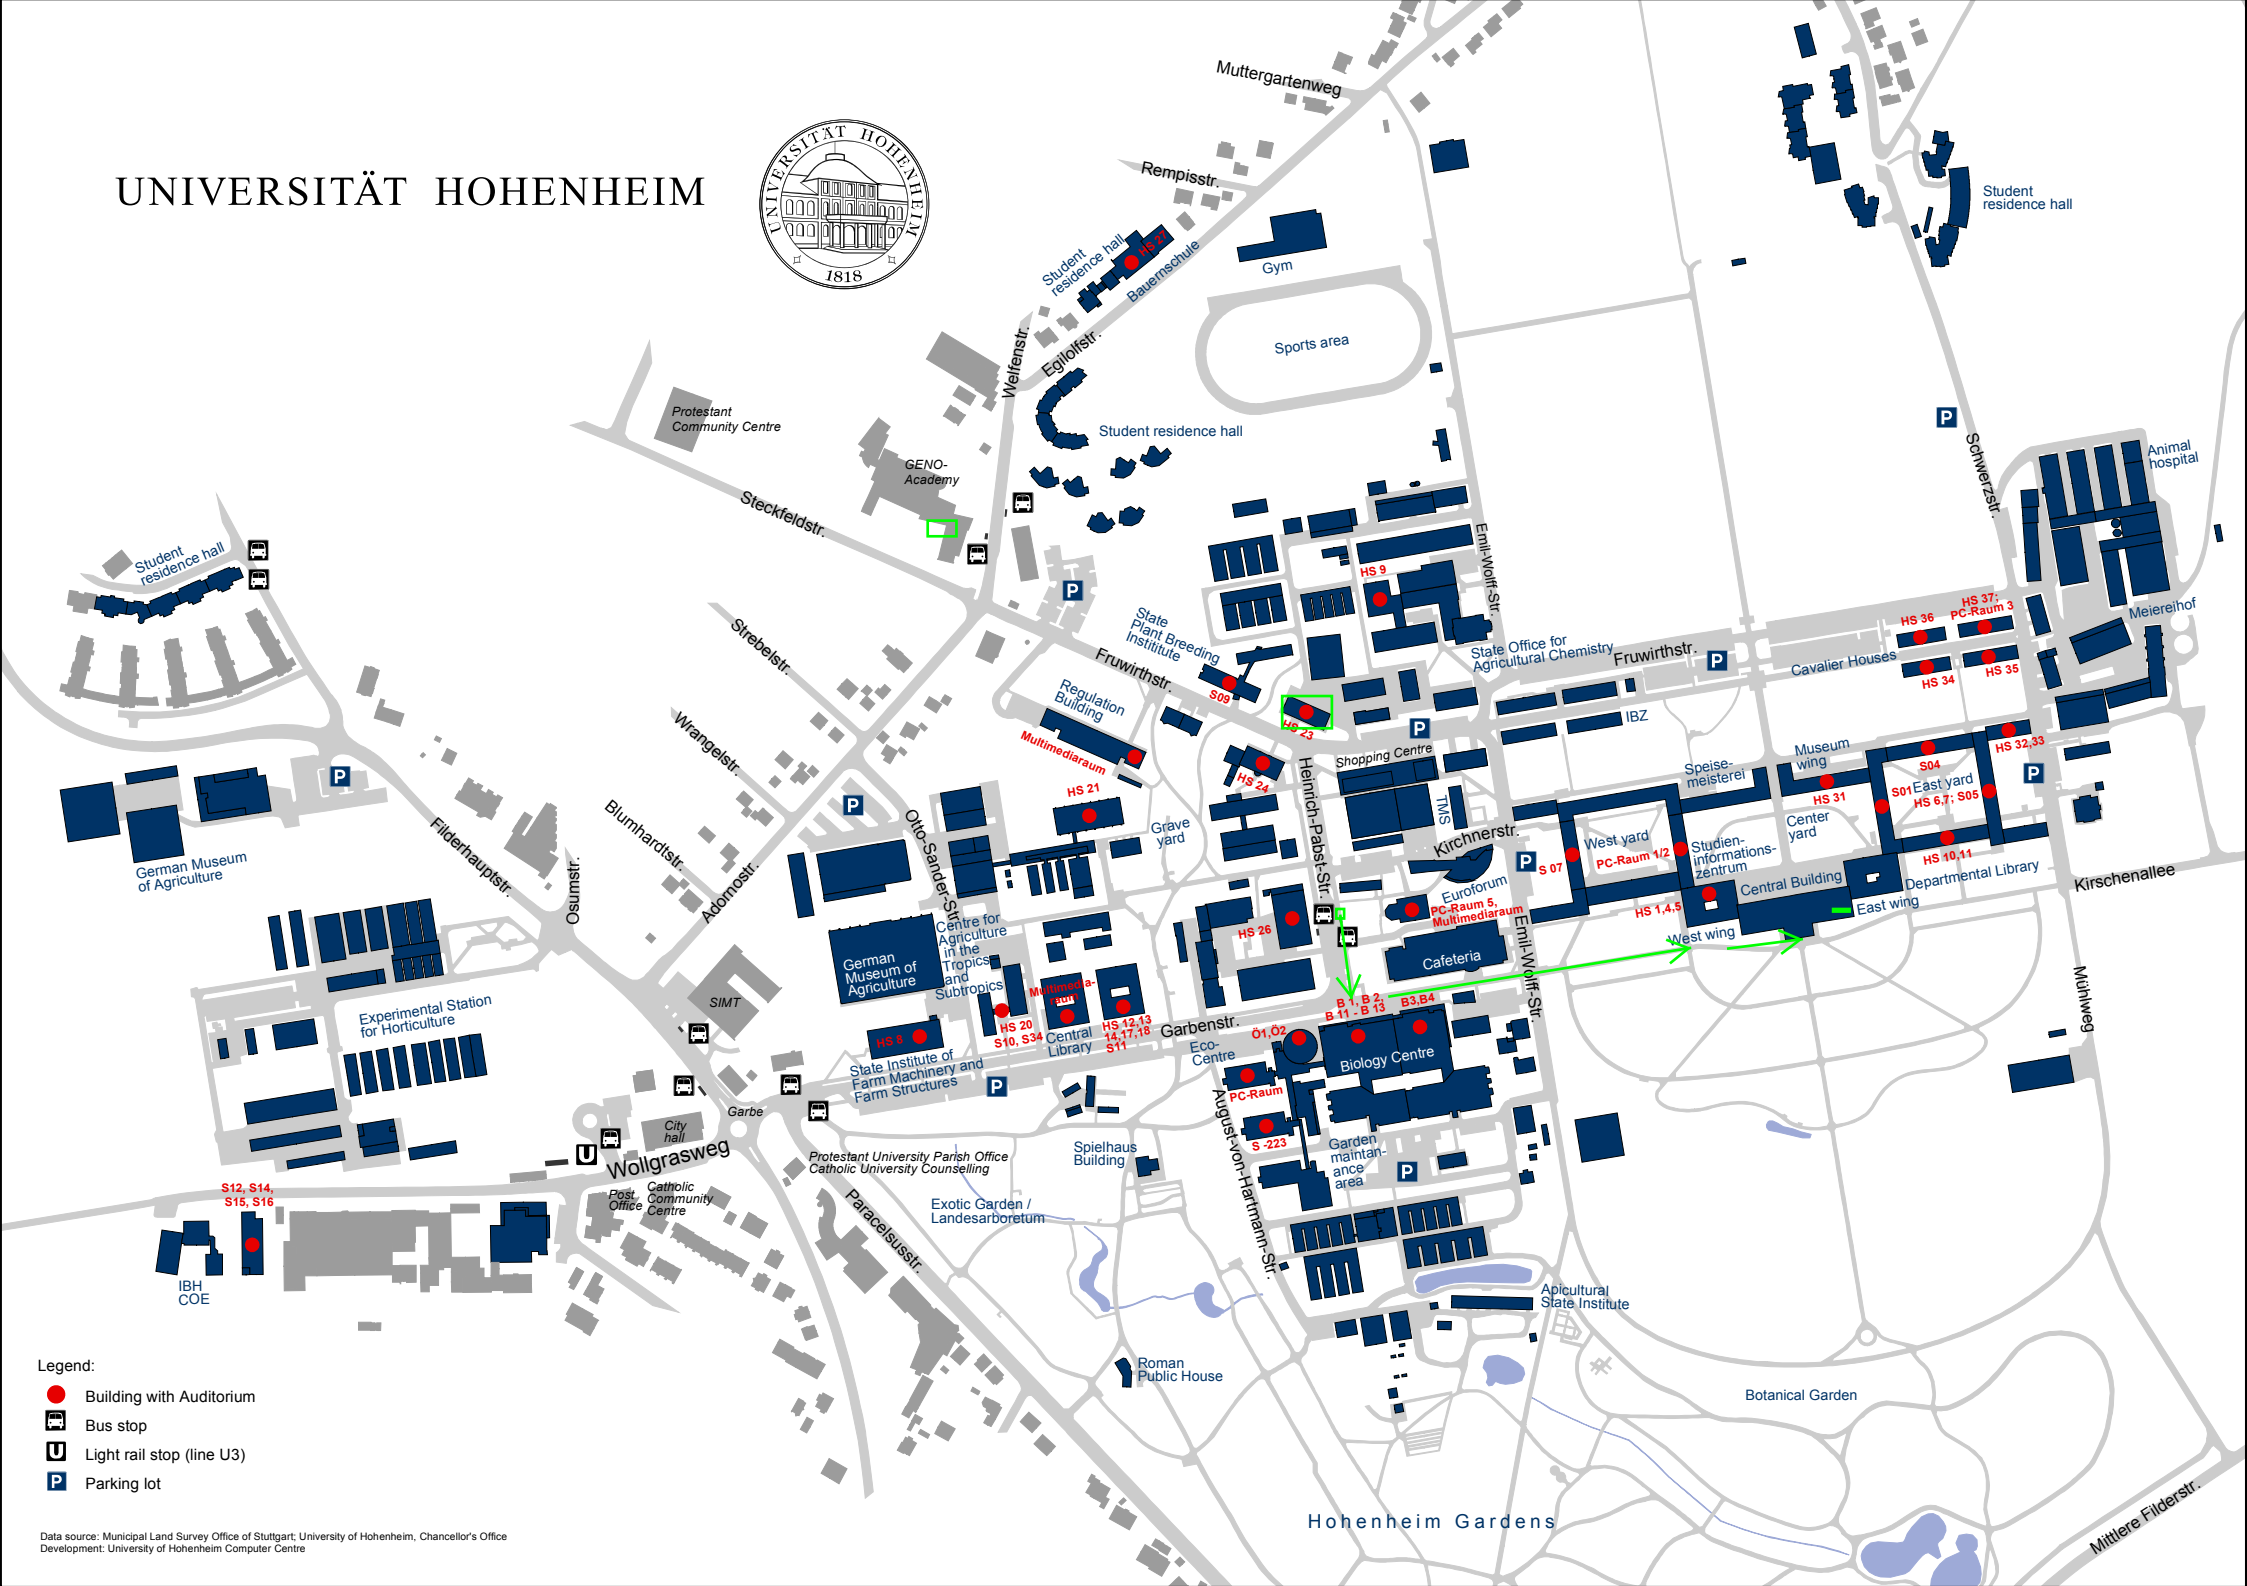

UNIVERSITÄT HOHENHEIM

1. Legend:
2. Building with Auditorium
   - Bus stop
   - Light rail stop (line U3)
   - Parking lot